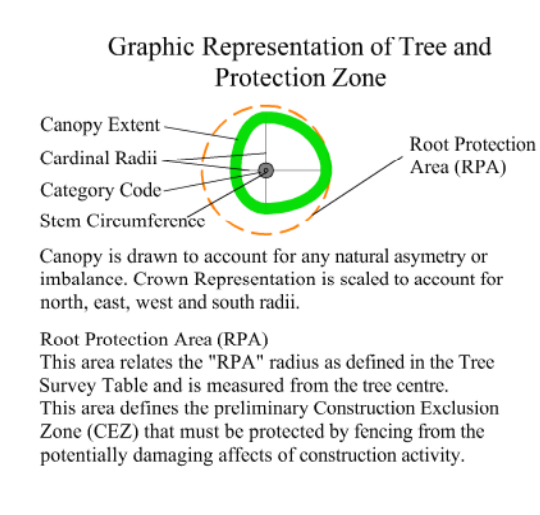

This Drawing Must Be Read in Conjunction with the Associated Arboricultural Report

This Drawing is Copyright - © The Tree File Ltd 2021

Clonliffe Tree Constraints Plan NW 1/1 Scale 1:500 @ A1

This is a colour coded drawing that will be difficult or impossible to interpret if reproduced in black and white

Ashgrove House  
26 Foxrock Park  
Dublin 18

Mob. 086-3819011  
e-mail - thetreefile@eircom.net

-  Category "A" Trees (Green Button)
-  Category "B" Trees (Blue Button)
-  Category "C" Trees (Gray Button)
-  Category "U" Trees (Red Button)